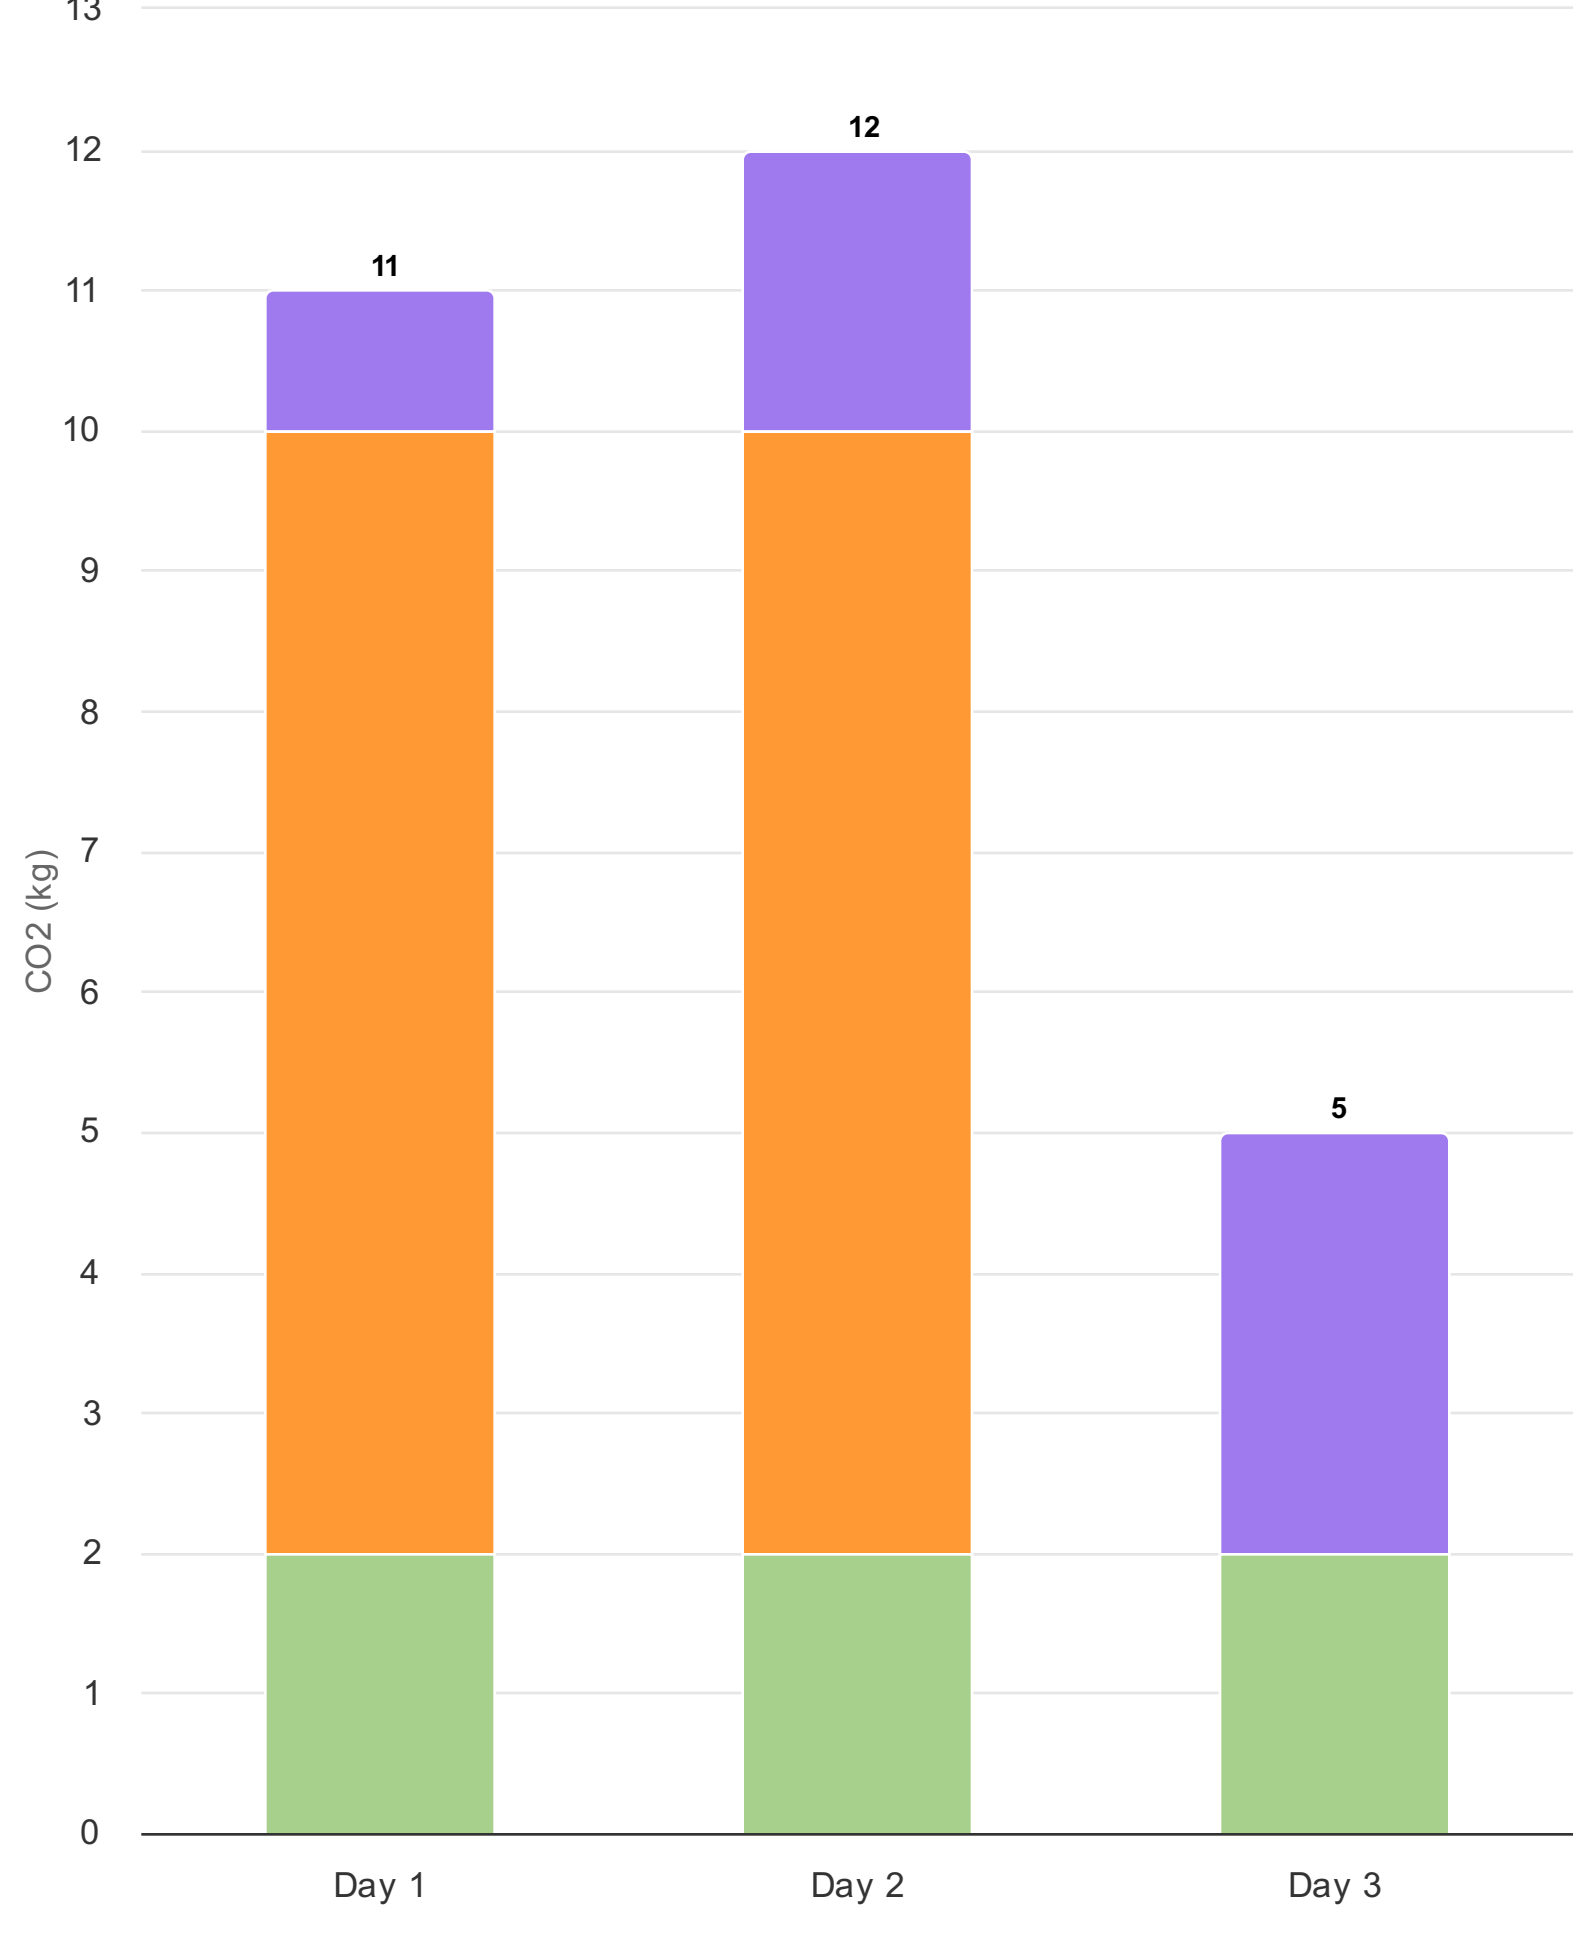

Carmacal is an innovative tool to measure the carbon footprint of tourism activities through the analysis of the involved modes of transport, accommodations and other activities. This user friendly and web-based carbon calculator provides a useful solution for all tour operator, travel agency or destination interested in reducing their carbon emissions and benefiting from both the economic and environmental benefits linked to it.

Adventure Weekend in the Alps

Highcharts.com

Highcharts.com

Product Details

Name: Adventure Weekend

Code: SMAWKD

Type: T08

Nights: 2

Period: 2024

Countries: France

CO2 Details

Total: 26 kg

Transport: 0 kg

Local Transport: 5 kg

Accommodations: 16 kg

Activities: 5 kg