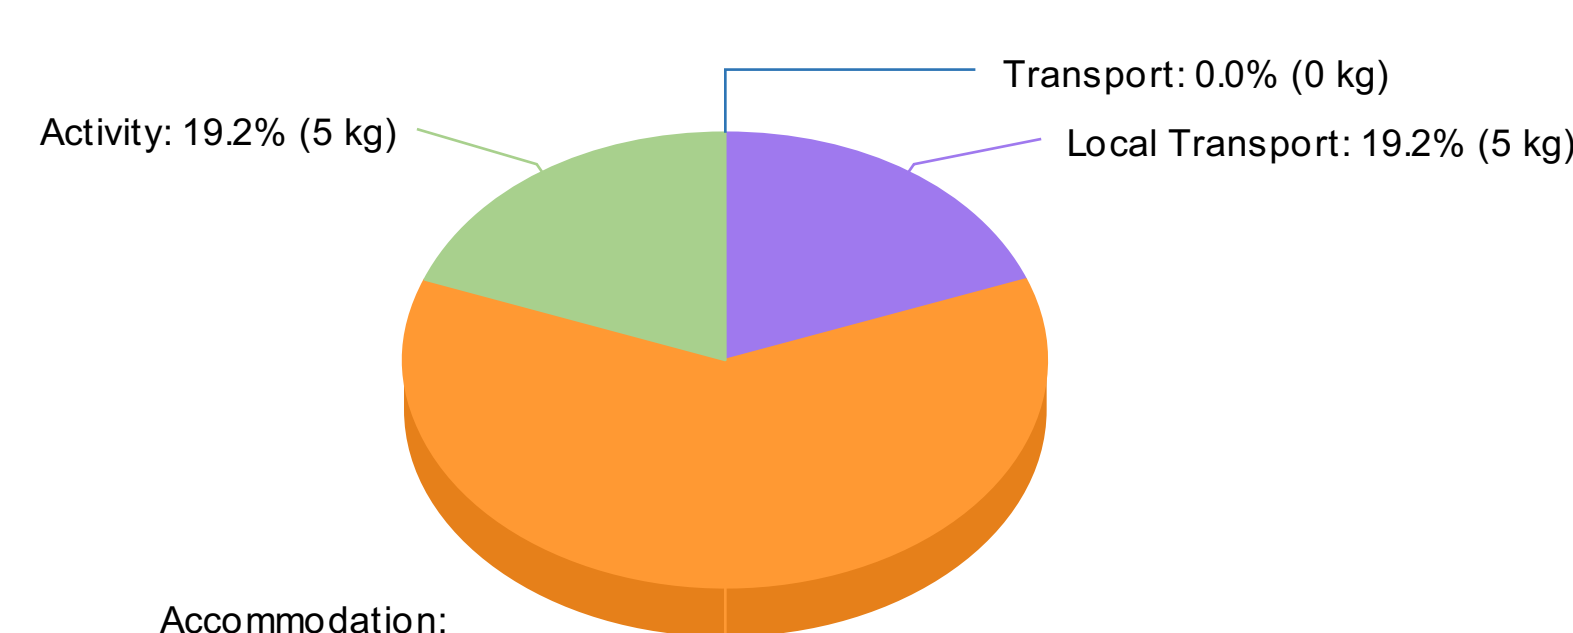

Highcharts.com

Product Details

Name: Adventure Weekend

Code: SMAWKD

Type: T08

Nights: 2

Period: 2024

Countries: France

CO2 Details

Total: 26 kg

Transport: 0 kg

Local Transport: 5 kg

Accommodations: 16 kg

Activities: 5 kg

Day 1

Total CO2: 11 kg

Transports CO2: 0 kg

Local Transports CO2: 1 kg

Accommodations CO2: 8 kg

Activities CO2: 2 kg

Transport Type: Mini-bus (9-30 pax)

Transport Origin: Gap, France

Transport Destination: Gap, France

Transport CO2: 1 kg

Transport Type: Mini-bus (9-30 pax)

Transport Origin: Rabou, France

Transport Destination: Rabou, France

Transport CO2: 1 kg

Accommodation Location: Mon Hotel A Gap, Place Frédéric Euzières, Gap, France

Accommodation CO2: 8 kg

Day 2

Total CO2: 11 kg

Transports CO2: 0 kg

Local Transports CO2: 2 kg

Accommodations CO2: 8 kg

Activities CO2: 2 kg

Transport Type: Mini-bus (9-30 pax)

Transport Origin: Mon Hotel A Gap, Place Frédéric Euzières, Gap, France

Transport Destination: Mon Hotel A Gap, Place Frédéric Euzières, Gap, France

Transport CO2: 1 kg

Transport Type: Mini-bus (9-30 pax)

Transport Origin: Baie St Michel, Chorges, France

Transport Destination: Baie St Michel, Chorges, France

Transport CO2: 1 kg

Accommodation Location: Mon Hotel A Gap, Place Frédéric Euzières, Gap, France

Accommodation CO2: 8 kg

Day 3

Total CO2: 4 kg

Transports CO2: 0 kg

Local Transports CO2: 3 kg

Accommodations CO2: 0 kg

Activities CO2: 2 kg

Transport Type: Mini-bus (9-30 pax)

Transport Origin: Gap, France

Transport Destination: Gap, France

Transport CO2: 1 kg

Transport Type: Mini-bus (9-30 pax)

Transport Origin: Via ferrata de la Grande Fistoire, Maison de tourisme, Le Caire, France

Transport Destination: Via ferrata de la Grande Fistoire, Maison de tourisme, Le Caire, France

Transport CO2: 1 kg

Highcharts.com